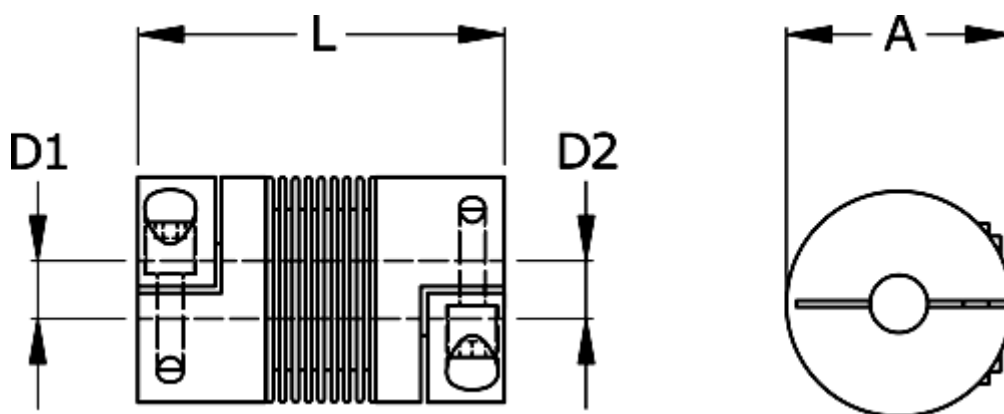

Data Sheet

Article number: 3330401501023535

Description: Bellow coupling type 4 size150
Length 102 mm, bore 35/35 mm

Measures

A	= 82
D1	= 35
D2	= 35
L	= 102
Nom. torque NM (Tkn)	= 150